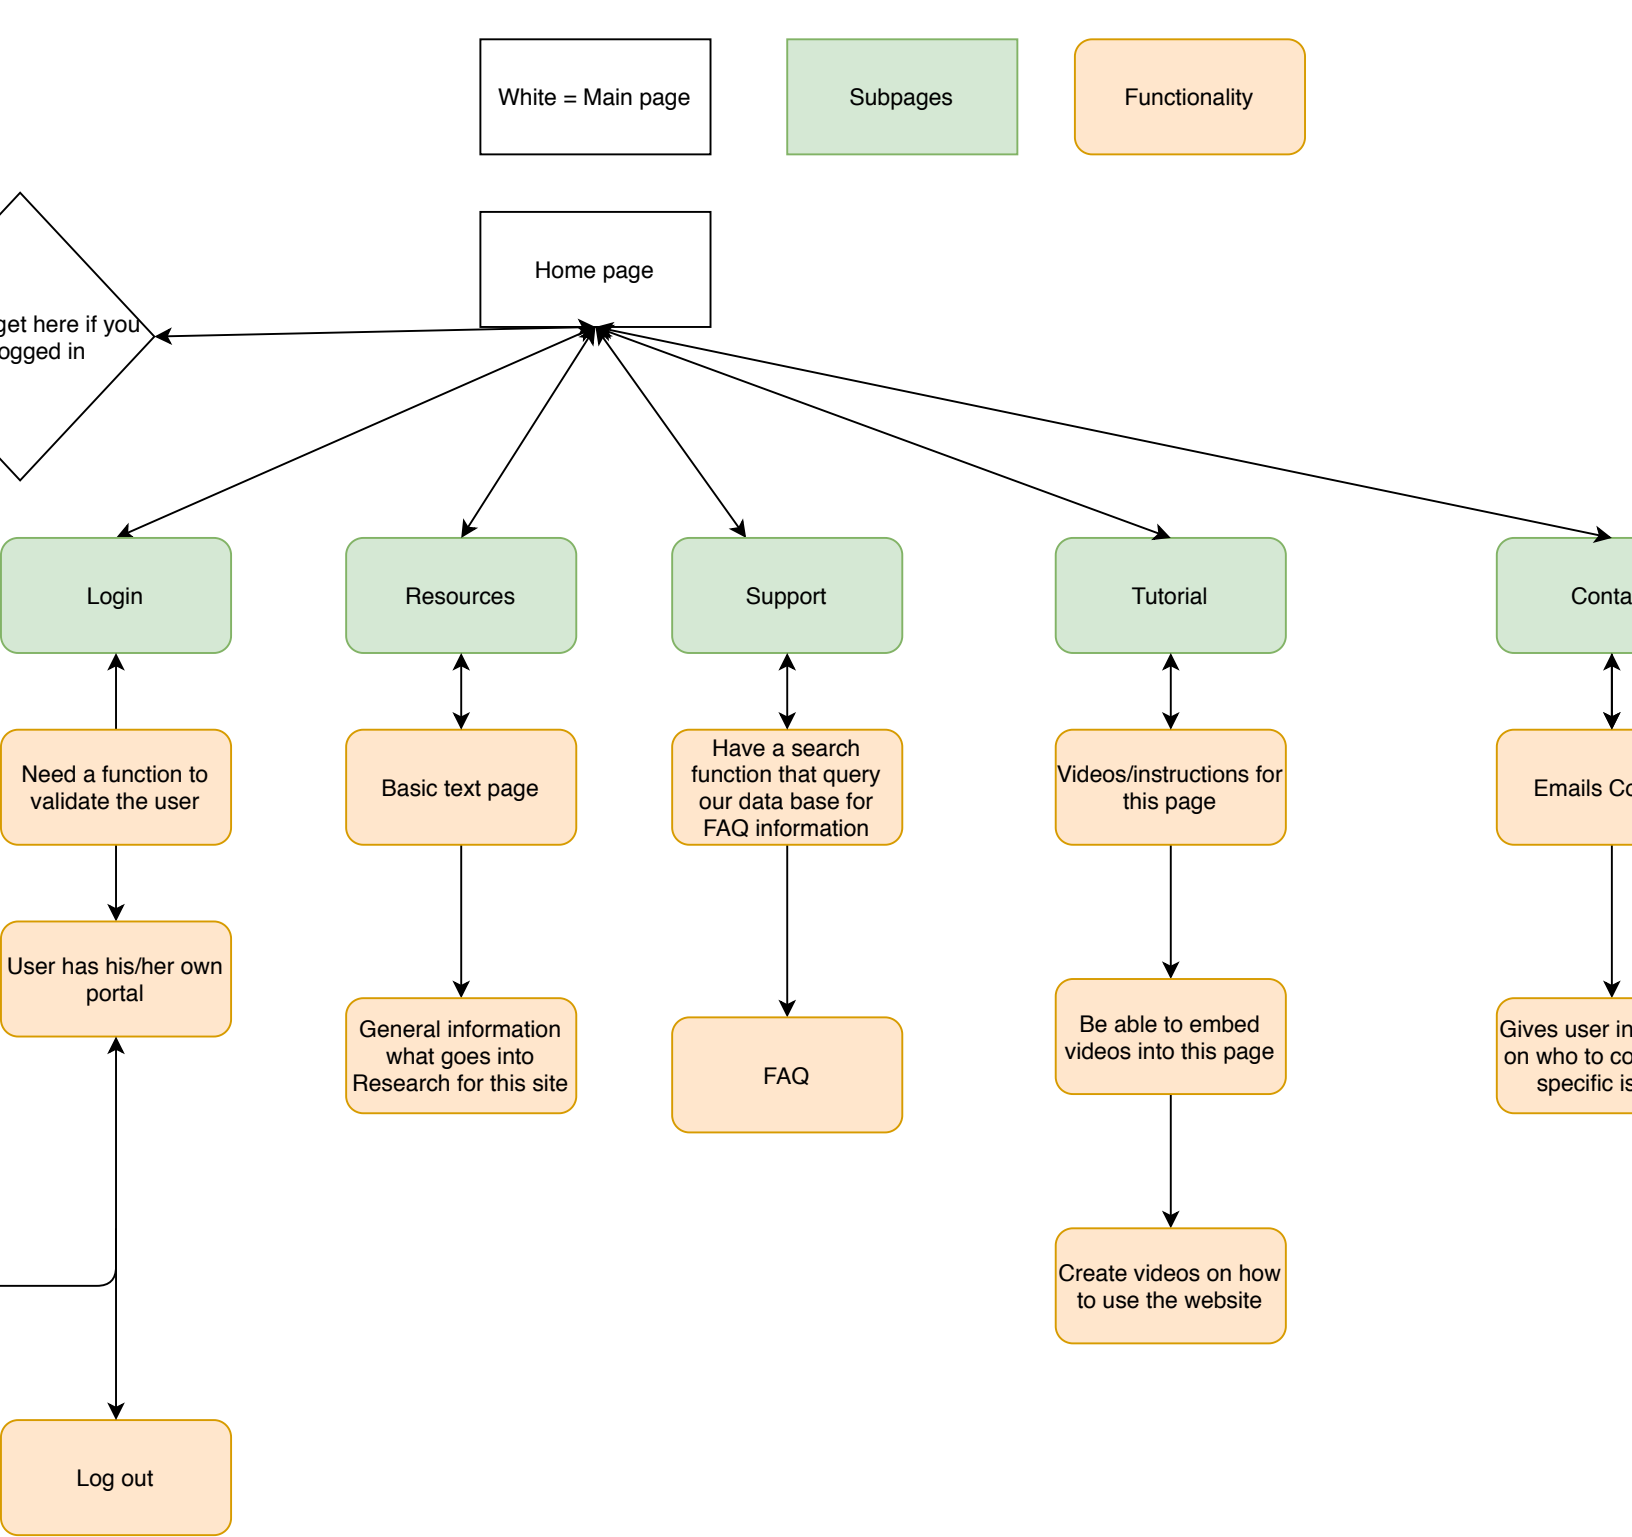

Calculator must have
ways to validate
information

Must be easy to use

Be able to store
information that was
plugged in

Can only g
are l

ct

contact

Information
contact for
issues

Dynamically change
by user choosing

map of project
location

user c
his/he

can select
er location